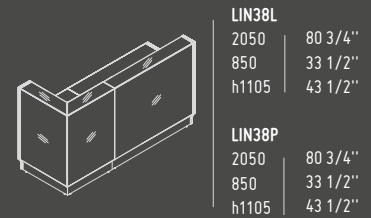

A2104HZ

432 mm / 17"

801 mm / 31 5/8"

148 - HIGH GLOSS
GREY
67 - WHITE
PASTEL

LINEA

AVAILABLE COLOURS

08 - BLACK

26 - ALUMINIUM
SATINATO