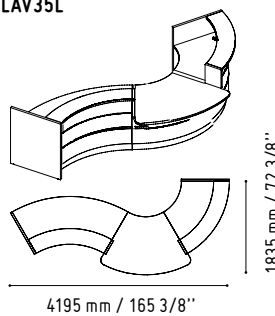

LAV35L

- 34 - CHESTNUT
- 148 - HIGH GLOSS GREY
- 26 - ALUMINUM SATINATO