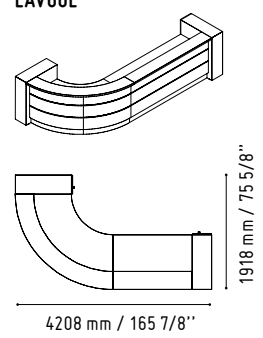

LAV60L

- 73 - HIGH GLOSS WHITE
- 67 - WHITE PASTEL