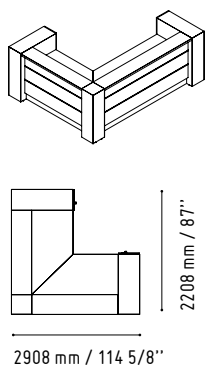

LAV17L

- 81 - HIGH GLOSS BURGUNDY
- 148 - HIGH GLOSS GREY
- 67 - WHITE PASTEL