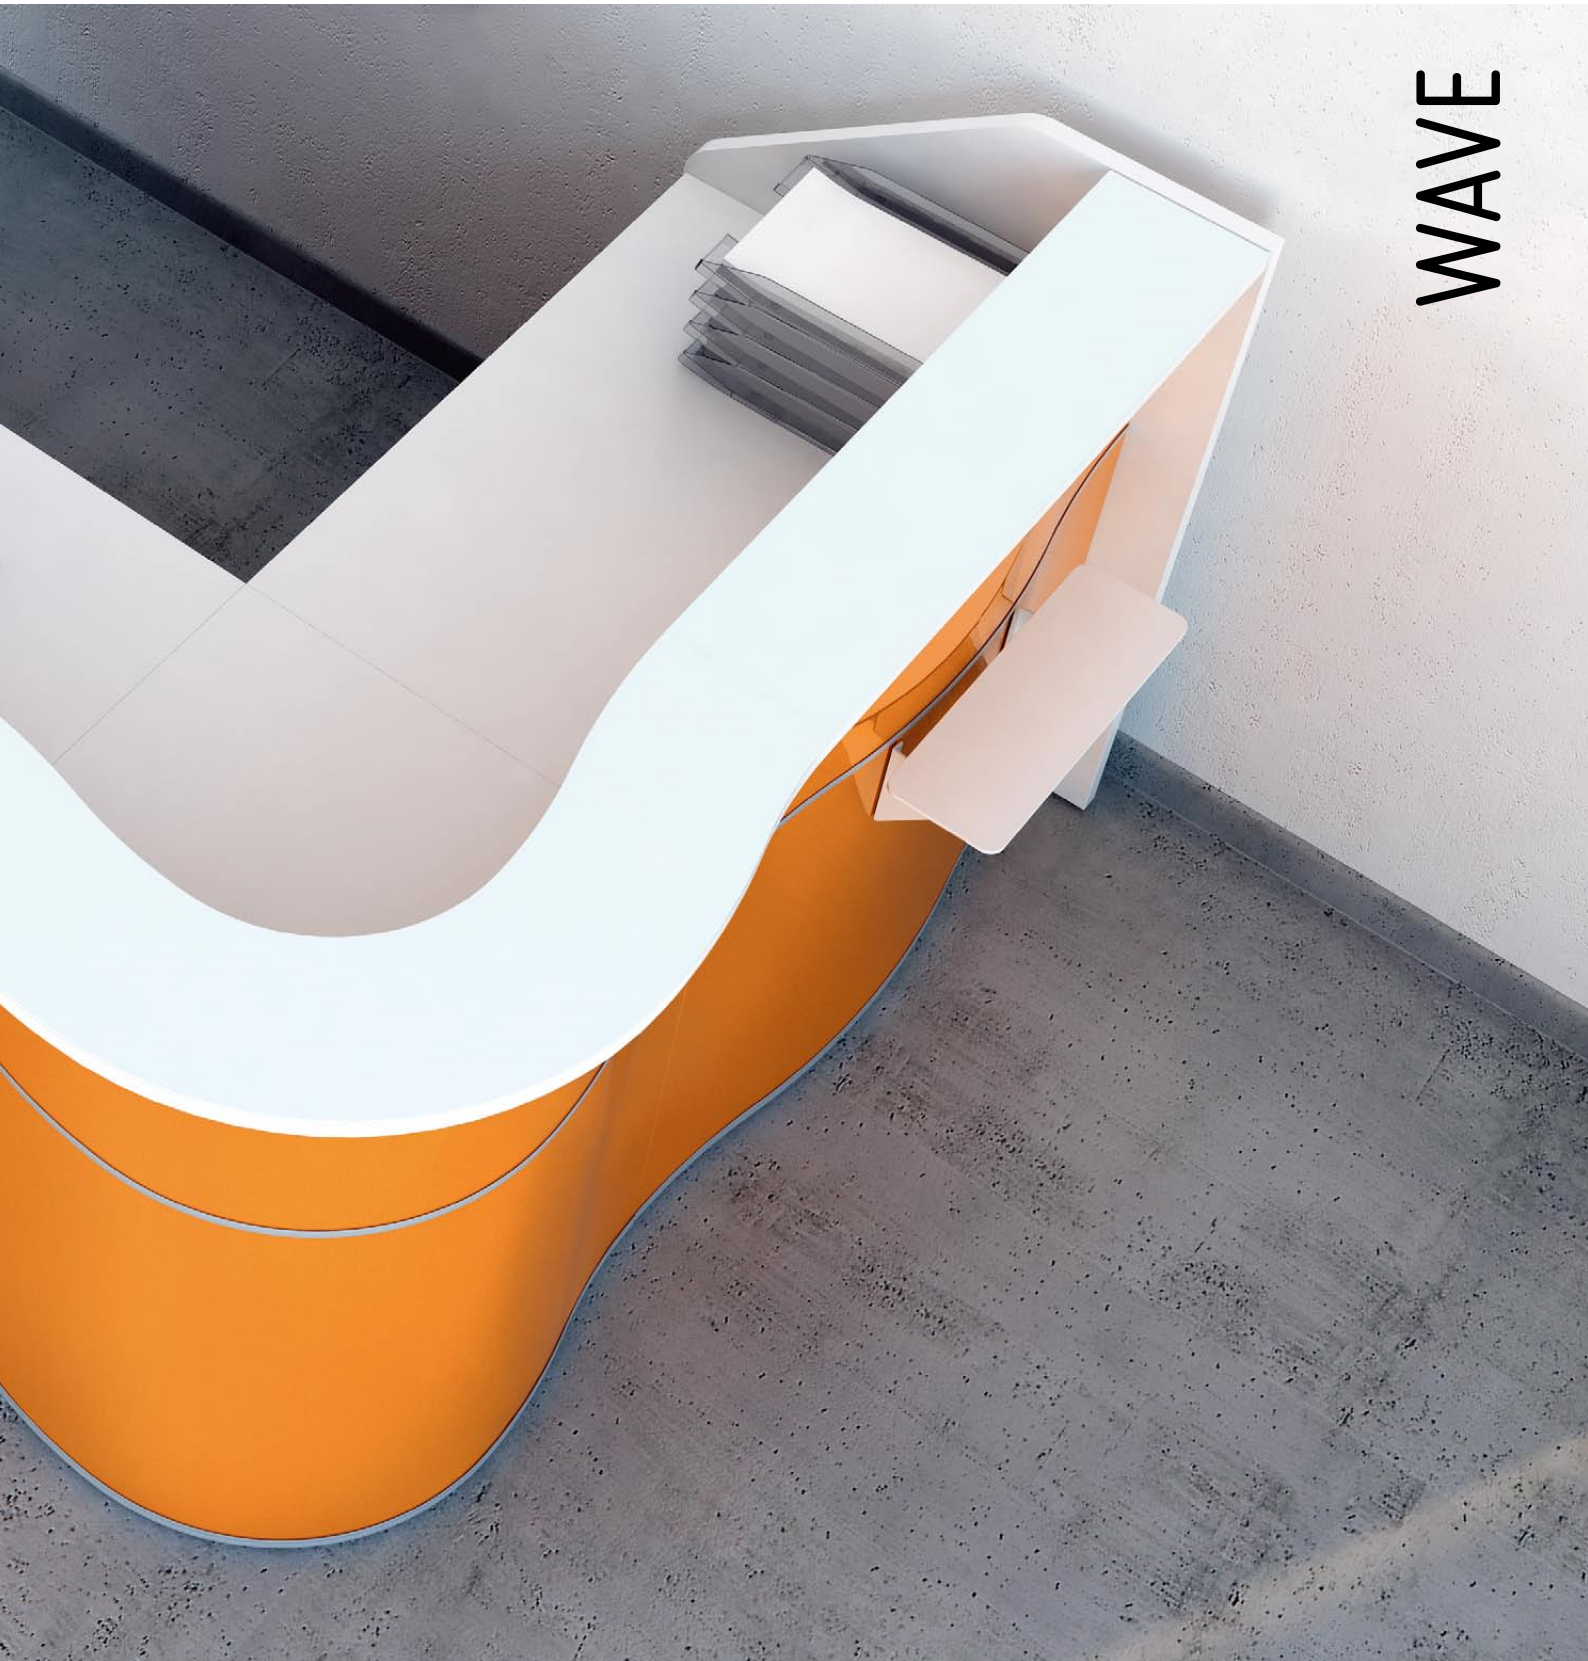

WAVE

LUV40P + 2xLUV09

2780 mm / 109 1/2"

74 - HIGH GLOSS
ORANGE

67 - WHITE PASTEL