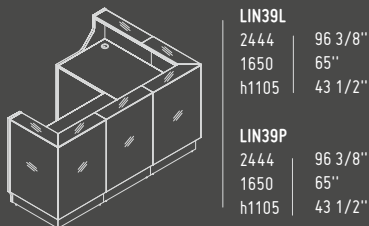

A2104HZ

432 mm / 17"

801 mm / 31 5/8"

148 - HIGH GLOSS
GREY
67 - WHITE
PASTEL

LINEA

AVAILABLE COLOURS

08 - BLACK

26 - ALUMINIUM
SATINATO