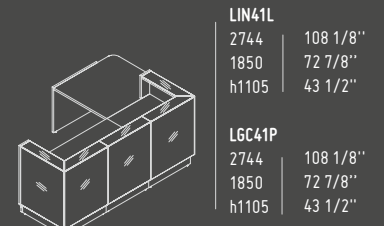

A2104HZ

432 mm / 17"

801 mm / 31 5/8"

148 - HIGH GLOSS
GREY
67 - WHITE
PASTEL

LINEA

AVAILABLE COLOURS

08 - BLACK

26 - ALUMINIUM
SATINATO