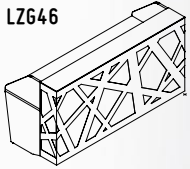

The reception desk with its original form should be enough to arrange every reception hall. It is very effective in dark rooms where it is lightened from the inside and fulfills a role of a spectacular halogen. White, metal openwork wreathing subtly round the body and contrasting with the highlighted interior is a very characteristic element of the reception desk. Beautiful frontal part of the counter hides ergonomic interior with a wide desk top which allows to organize work at the reception desk without any problems.

LZG46