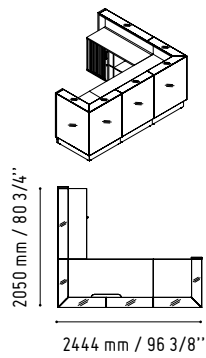

LINEA

LIN40L

- 117 - WHITE GLASS
- 67 - WHITE PASTEL

- MM-PU x 3 +
- MM-ON x 3 +
- MM-PO x 3

- CUZ13 - RED
- CUZ12 - GREY

SNA20

- WHITE GLOSS