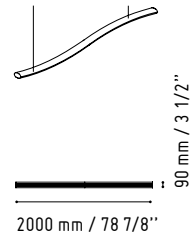

CHECK YOUR WIRELESS DEVICE
YOU CAN CONNECT NOW.

4

LIN33L

1856 mm / 73 1/8"

1122 mm / 44 1/4"

MM-2WP

1140 mm / 44 7/8"

720 mm / 28 3/8"

2650 mm / 104 3/8"

- 117 - WHITE GLASS
- 67 - WHITE PASTEL

SSL15

590 mm / 23 1/4"

1500 mm / 59 1/8"

- WHITE GLOSS

IM21S

432 mm / 17"

1334 mm / 52 5/8"

- 117 - WHITE GLASS
- 67 - WHITE PASTEL

LINEA

LIN40L

-  117 - WHITE GLASS
-  67 - WHITE PASTEL

- MM-PU x 3 +
- MM-ON x 3 +
- MM-PO x 3

-  CUZ13 - RED
-  CUZ12 - GREY

SNA20