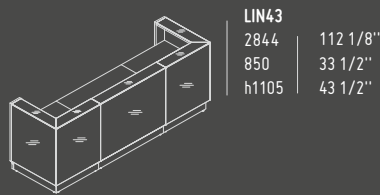

A2104HZ

432 mm / 17"

801 mm / 31 5/8"

148 - HIGH GLOSS
GREY
67 - WHITE
PASTEL

LINEA

AVAILABLE COLOURS

08 - BLACK

26 - ALUMINIUM
SATINATO