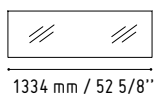

IM21S

432 mm / 17"

1334 mm / 52 5/8"

SNL16

1440 mm / 56 3/4"

- CUZ2A - VIOLET
- CUZ12 - GREY

- 117 - WHITE GLASS
- 67 - WHITE PASTEL

- WHITE GLOSS