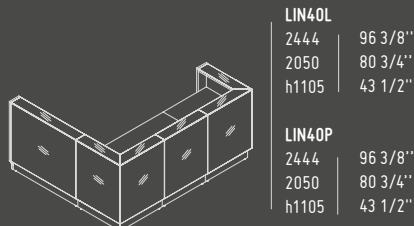

A2104HZ

432 mm / 17"

801 mm / 31 5/8"

148 - HIGH GLOSS
GREY
67 - WHITE
PASTEL

LINEA

AVAILABLE COLOURS

08 - BLACK

26 - ALUMINIUM
SATINATO