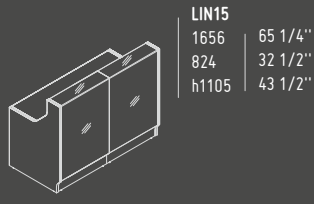

A2104HZ

432 mm / 17"

801 mm / 31 5/8"

148 - HIGH GLOSS
GREY
67 - WHITE
PASTEL

LINEA

AVAILABLE COLOURS

08 - BLACK

26 - ALUMINIUM
SATINATO