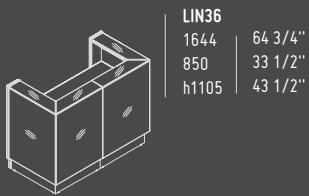

A2104HZ

432 mm / 17"

801 mm / 31 5/8"

148 - HIGH GLOSS
GREY
67 - WHITE
PASTEL

LINEA

AVAILABLE COLOURS

08 - BLACK

26 - ALUMINIUM
SATINATO