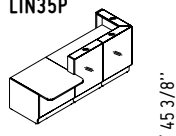

CHECK YOUR WIRELESS DEVICE
YOU CAN CONNECT NOW.

4

LIN33L

1856 mm / 73 1/8"

1122 mm / 44 1/4"

MM-2WP

1140 mm / 44 7/8"

720 mm / 28 3/8"

MM-PU

650 mm / 25 5/8"

650 mm / 25 5/8"

SNA20

2000 mm / 78 7/8"

90 mm / 3 1/2"

LIN35P

1150 mm / 45 3/8"