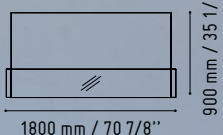

White means purity, perfection and confidence. The desktop is made from pastel white lacobel glass, so are the front and sides of the reception desk. The pattern of Arctic Summer emphasises fluorescent white light.

ARCTIC SUMMER

LAS18

67 - WHITE PASTEL