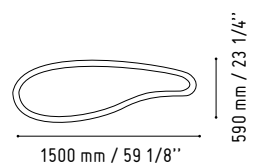

CUZ1L - GREEN
CUZ12 - GREY

SSL15