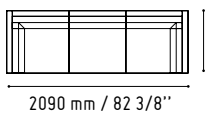

720 mm / 28 3/8"

2090 mm / 82 3/8"