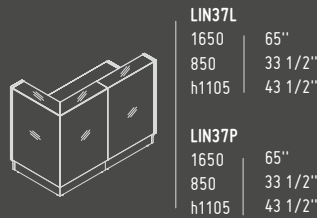

A2104HZ

432 mm / 17"

801 mm / 31 5/8"

148 - HIGH GLOSS
GREY
67 - WHITE
PASTEL

LINEA

AVAILABLE COLOURS

08 - BLACK

26 - ALUMINIUM
SATINATO