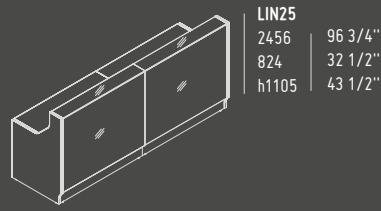

A2104HZ

432 mm / 17"

801 mm / 31 5/8"

148 - HIGH GLOSS
GREY
67 - WHITE
PASTEL

LINEA

AVAILABLE COLOURS

08 - BLACK

26 - ALUMINIUM
SATINATO