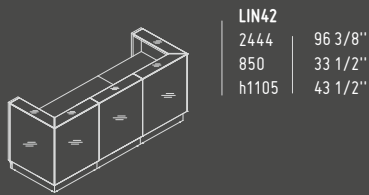

A2104HZ

432 mm / 17"

801 mm / 31 5/8"

148 - HIGH GLOSS
GREY
67 - WHITE
PASTEL

LINEA

AVAILABLE COLOURS

08 - BLACK

26 - ALUMINIUM
SATINATO