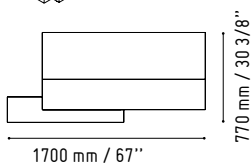

RGBW LED

ORGANIC

LOG12PG

67 - WHITE PASTEL

117 - WHITE GLASS
67 - WHITE PASTEL

CUZ1L - GREEN
CUZ12 - GREY

WHITE GLOSS